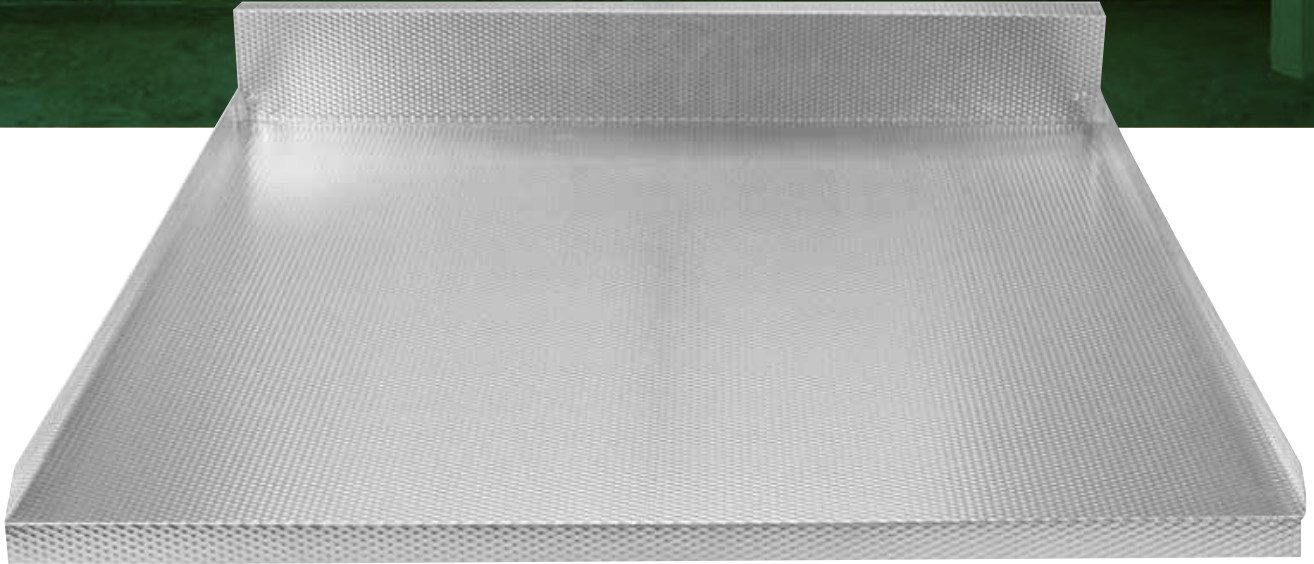

ALÜMİNYUM EVYE ALTLIKLARI

Mutfak tezgâh altı dolaplarında evyelerden oluşabilecek sızıntıları önlemek amacıyla kullanılır. Desenli alüminyum plaka şekli ve kıvrılmış kenarlarıyla tezgâh altını koruma görevini sağlam bir şekilde yerine getirmektedir. Her türlü en ve boydaki mutfak tezgâhlarına, farklı ölçüleriyle uyum sağlamaktadırlar.

ALUMINIUM UNDER SINK DRIP PROTECTORS

They are used to prevent liquid drips caused from kitchen sinks in the cabinets of kitchen countertops. With its patterned aluminium plate and hardened border, the cabinet of under sink is protected well. Having a variety of different dimensions, our Under Sink Drip Protectors are compatible to many kitchen counterop cabinet types.